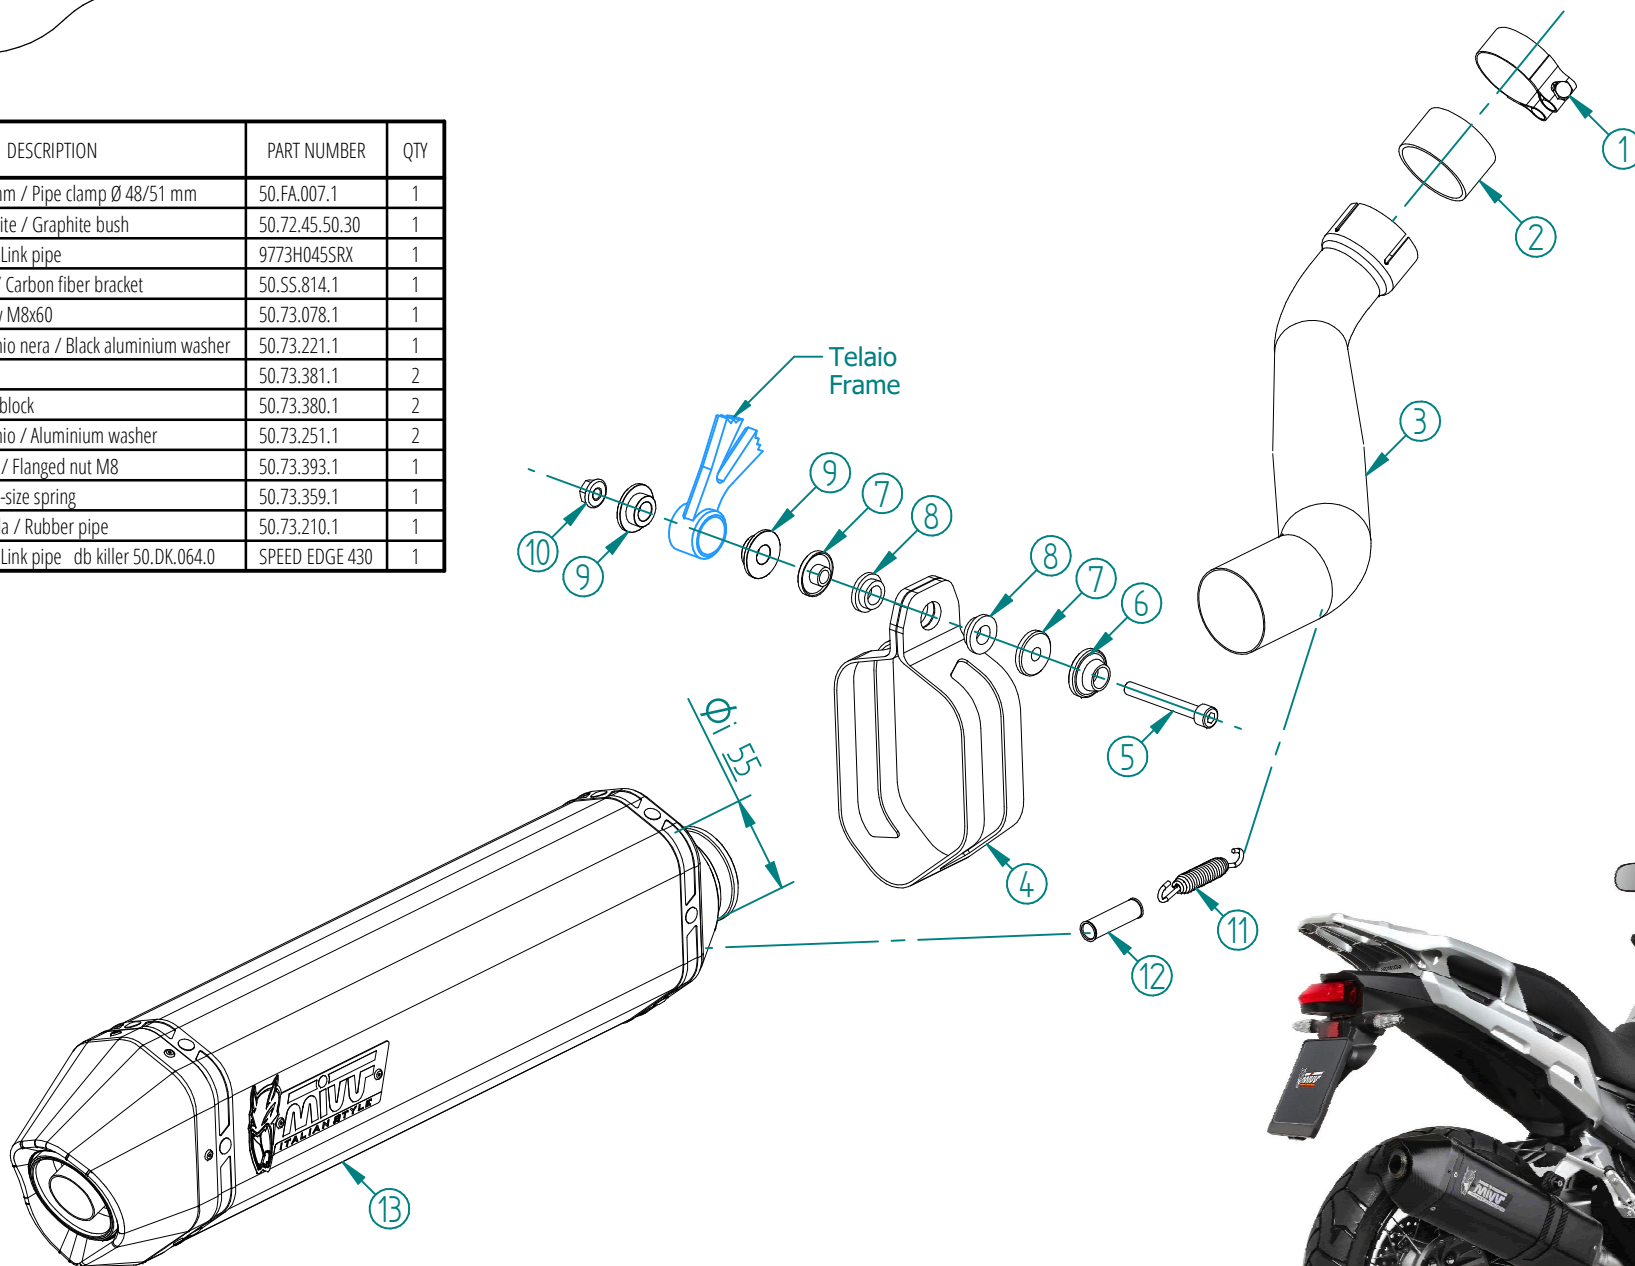

#	DESCRIPTION	PART NUMBER	QTY
1	Fascetta Ø 48/51 mm / Pipe clamp Ø 48/51 mm	50.FA.007.1	1
2	Guarnizione in grafite / Graphite bush	50.72.45.50.30	1
3	Tubo di raccordo / Link pipe	9773H045SRX	1
4	Staffa in carbonio / Carbon fiber bracket	50.SS.814.1	1
5	Vite M8x60 / Screw M8x60	50.73.078.1	1
6	Rondella in alluminio nera / Black aluminium washer	50.73.221.1	1
7	Boccola / Bush	50.73.381.1	2
8	Silentblock / Silentblock	50.73.380.1	2
9	Rondella in alluminio / Aluminium washer	50.73.251.1	2
10	Dado M8 flangiato / Flanged nut M8	50.73.393.1	1
11	Molla media / Mid-size spring	50.73.359.1	1
12	Gommino per molla / Rubber pipe	50.73.210.1	1
13	Tubo di raccordo / Link pipe db killer 50.DK.064.0	SPEED EDGE 430	1

APPLICAZIONI / APPLICATIONS

CODICE / CODE	SILENZIATORE / MUFFLER	TUBO / PIPE	FASCETTA / CLAMP
H.045.LRX	INOX (coppa carbonio) / ST. STEEL (carbon cap)	INOX / ST. STEEL	CARBONIO / CARBON FIBER
H.045.LRB	INOX NERO (coppa carbonio) / STEEL BLACK (carbon cap)		